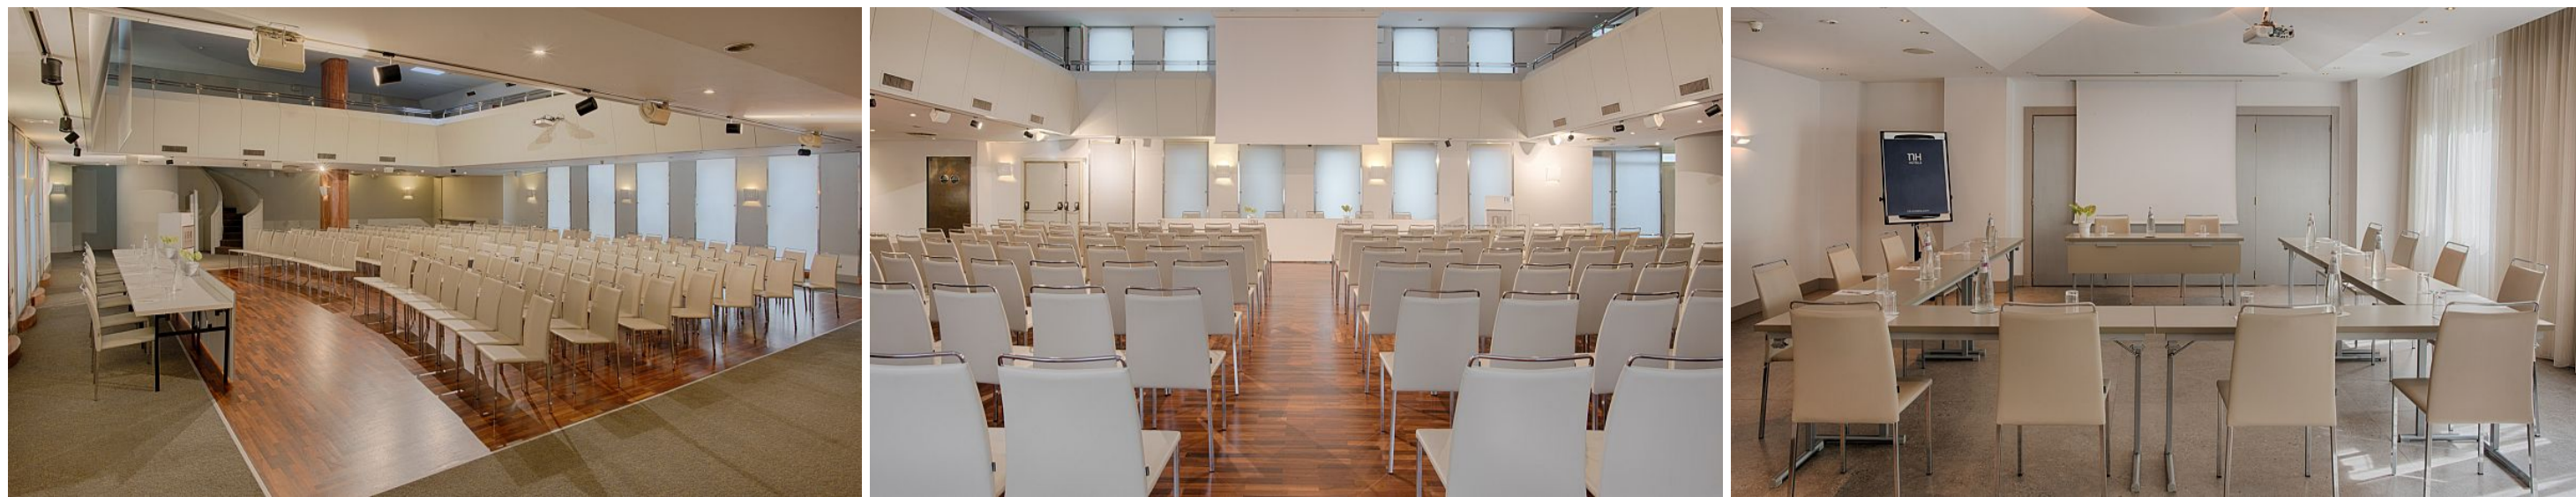

FUNCTION ROOMS AND THEIR CAPACITIES

FUNCTION ROOM NAME	HEIGHT (m)	AREA (m²)	Cocktail	Square	Dinner	Classroom	Theatre	U-shape	Cabaret	Daylight
BAR	2.7	90	50	-	50	-	-	-	-	☒
CARDUCCI	2.55	123	85	45	85	60	85	40	40	☒
DELEDDA	2.55	51	35	25	35	25	35	20	20	☐
DELEDDA + FOYER PIANO TERRA	2.55	229	110	-	-	-	-	-	-	☐
DELEDDA + VOLTA	2.55	95	60	35	60	40	70	35	30	☐
DELEDDA + VOLTA + FOYER PIANO TERRA	2.55	273	140	-	-	-	-	-	-	☐
DELEDDA + VOLTA + MONTALE	2.55	131	90	55	90	70	90	50	50	☐
DELEDDA + VOLTA + MONTALE + FOYER PIANO TERRA	2.55	309	250	-	-	-	-	-	-	☐
FERMI	3.1	225	150	70	150	100	160	60	60	☐
FOYER FERMI	3.1	45	50	-	-	-	-	-	-	☐
FOYER PIANO TERRA	2.55	178	120	-	-	-	-	-	-	☒
FOYER PRIMO PIANO	2.55	68.5	100	-	60	-	-	-	-	☐
RISTORANTE + FOYER PRIMO PIANO	2.55	216.5	190	-	180	-	-	-	-	☒
GOLGI	2.80	14	-	8	-	-	12	-	-	☐
LURIA	2.80	18	-	8	-	-	12	-	-	☐
RISTORANTE + PIRANDELLO	2.55	245	190	-	160	-	-	-	-	☒
RISTORANTE + PIRANDELLO + SEGRE	2.55	288	230	-	200	-	-	-	-	☒
RISTORANTE + PIRANDELLO + SEGRE + MODIGLIANI	2.55	334	270	-	240	-	-	-	-	☒
MARCONI	2.65	297	208	80	208	110	208	65	80	☒
MODIGLIANI	2.55	49	35	25	35	25	35	20	20	☒
MODIGLIANI + SEGRE	2.55	91	60	30	60	40	70	30	30	☒
MONTALE	2.55	34	25	20	20	20	25	15	15	☐