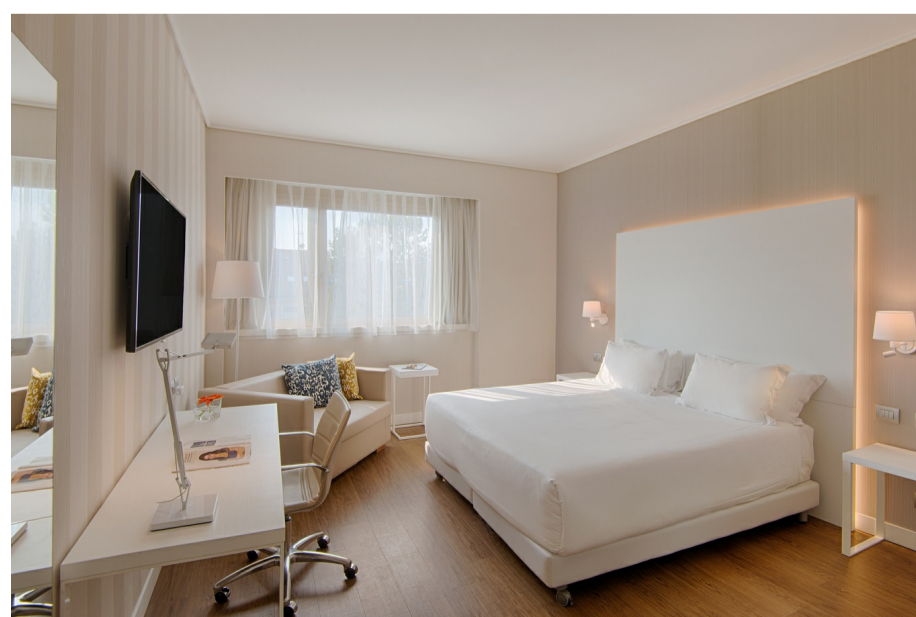

CITY CENTER

2 km / 5 min

HOTEL SERVICES

NH Torino Centro offers 182 comfortable rooms, recently renovated. They are equipped with all kind of facilities in order to ensure a pleasant stay: minibar, satellite TV and free Wi-Fi. Some of them, located on the upper floors, offer the guests a stunning view of the Alps surrounding Turin's rooftops. The hotel's restaurant serves an abundant breakfast buffet every morning and a variety of international and regional cuisine for lunch and dinner, using only the freshest ingredients. For a relaxing moment or a pre-meeting cocktail, our bar can serve a full range of snacks and hot and cold drinks.

FUNCTION ROOMS

NH Torino Centro boasts its own conference centre, with 11 meeting rooms spread over 3 floors. The biggest multifunctional area can host up to 270 people, as cocktail configuration. In order to ensure the success of your event, the professional and expert NH staff will be pleased to support you in every organizational step. All rooms are equipped with the latest technology: amplification systems, W-Fi access, overhead projector, flipchart, screen, business corner.